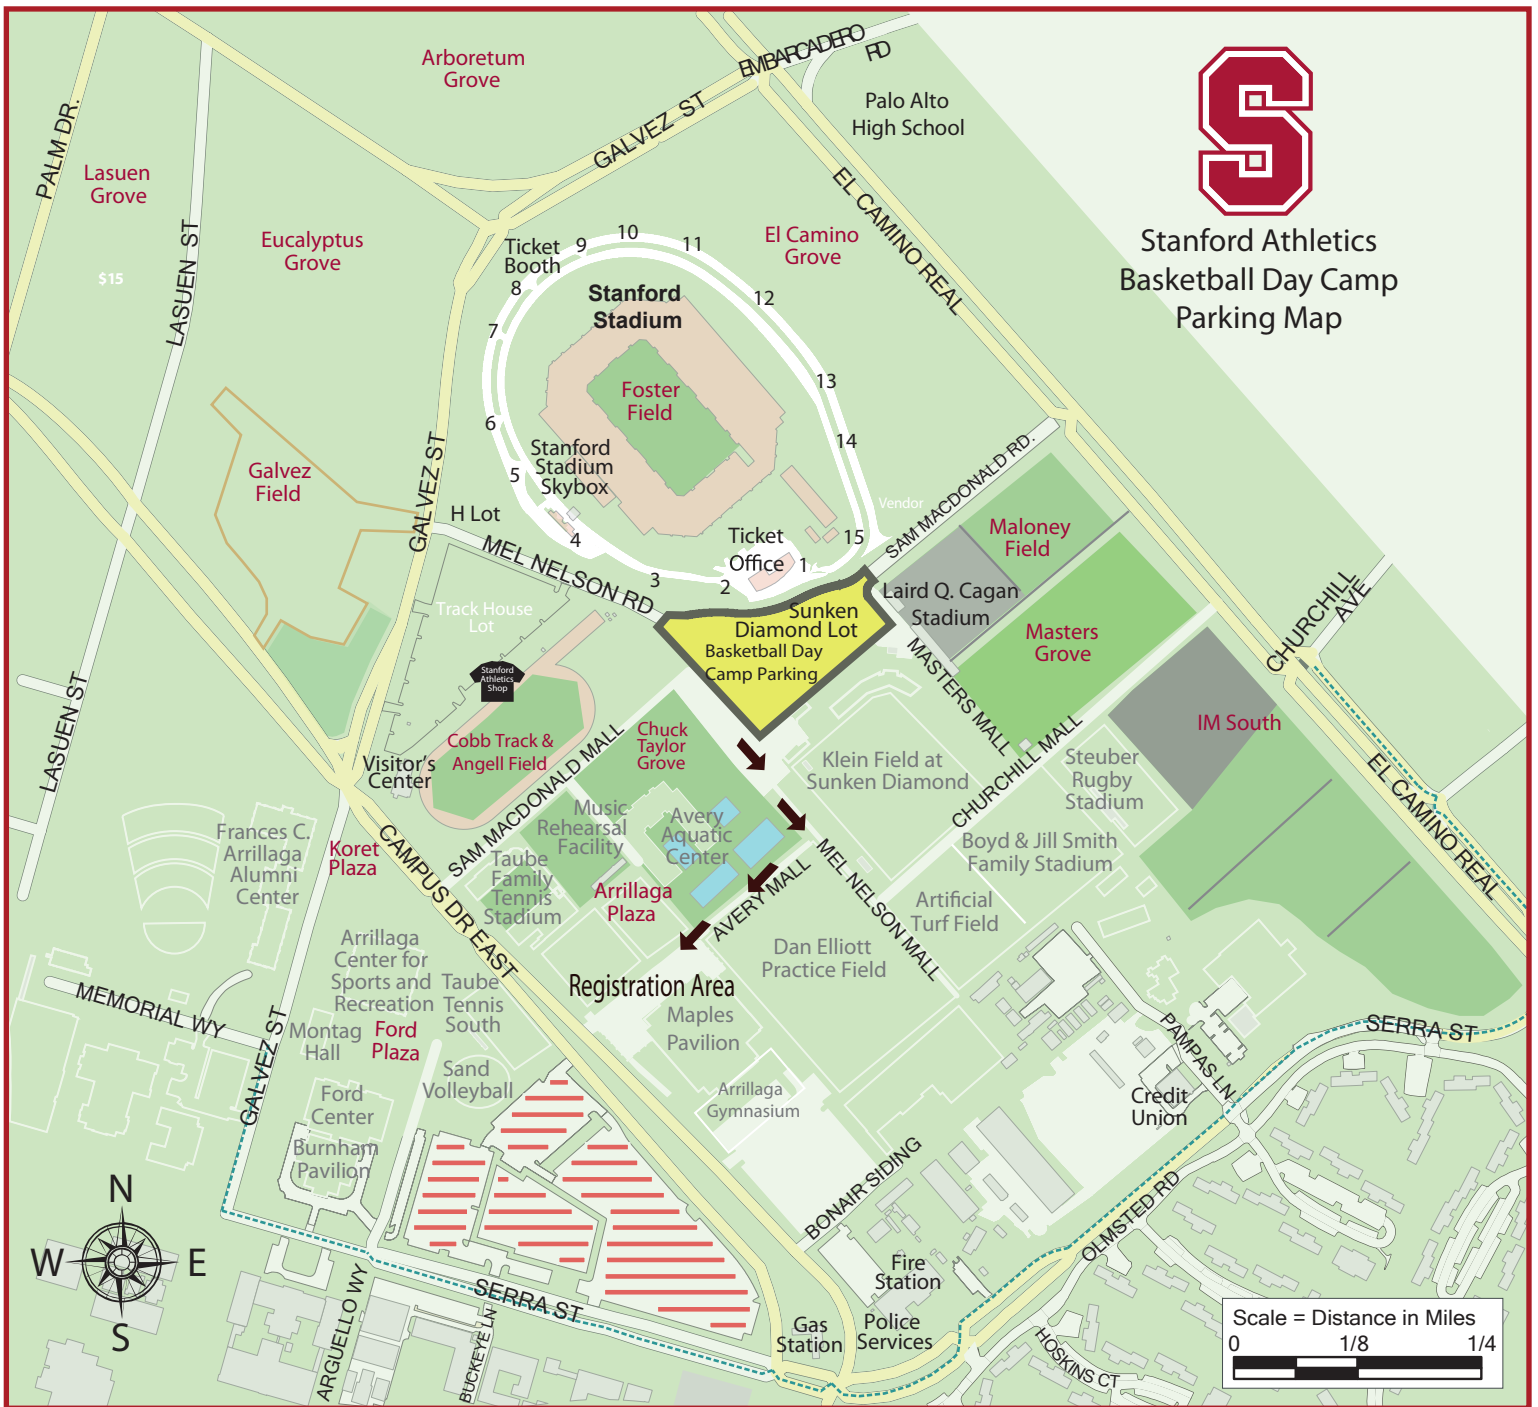

# Stanford Athletics Basketball Day Camp Parking Map

Arboretum Grove

Palo Alto High School

Lasuen Grove

Eucalyptus Grove

El Camino Grove

Stanford Stadium

Foster Field

Galvez Field

Stanford Stadium Skybox

Maloney Field

Stanford Tennis Shop

Sunken Diamond Lot  
Basketball Day Camp Parking

Laird Q. Cagan Stadium

Masters Grove

IM South

Visitor's Center

Cobb Track & Angell Field

Chuck Taylor Grove

Klein Field at Sunken Diamond

Steuber Rugby Stadium

Frances C. Arrillaga Alumni Center

Koret Plaza

Music Rehearsal Facility

Ford Plaza

Maples Pavilion

Arrillaga Gymnasium

Artificial Turf Field

Ford Center

Burnham Pavilion

Sand Volleyball

BONAIR SIDING